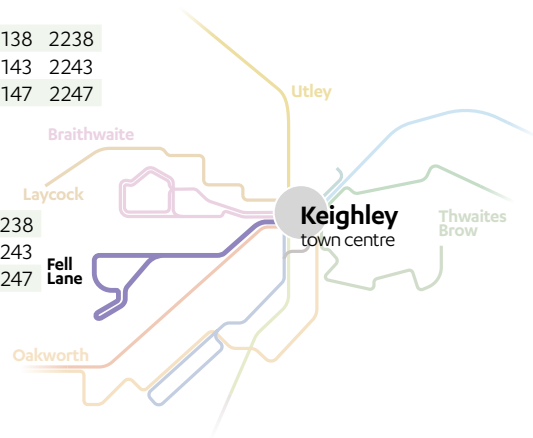

SATURDAYS

Wheathead Lane Fell Lane
Holycroft Surgery
 bus station

0814	0844	then every 30 mins	14 44	until	1814	1843	1938	2038	2138	2238	
0720	0750				20 50	1820	1848	1943	2043	2143	2243
0730	0800				30 00	1830	1852	1947	2047	2147	2247

SUNDAYS & PUBLIC HOLIDAYS

Wheathead Lane Fell Lane
Holycroft Surgery
 bus station

1143	then every hour at	43	until	1643	
1149				49	1649
1155				55	1655

bus station stop L
 Holycroft Surgery
 Wheathead Lane
 Fell Lane / Prospect Mount

SATURDAYS

bus station stop L
 Holycroft Surgery
 Wheathead Lane
 Fell Lane / Prospect Mount

0805	then every 30 mins	05 35 07 37 14 44 16 46	until	1805	1835	1930	2030	2130	2230
0807				1807	1837	1932	2032	2132	2232
0814				1814	1843	1938	2038	2138	2238
0816				1816	1845	1940	2040	2140	2240

SUNDAYS & PUBLIC HOLIDAYS

bus station stop L
 Holycroft Surgery
 Wheathead Lane
 Fell Lane / Prospect Mount

1135	then every hour at	35 37 43 45	until	1635
1137				1637
1143				1643
1145				1645