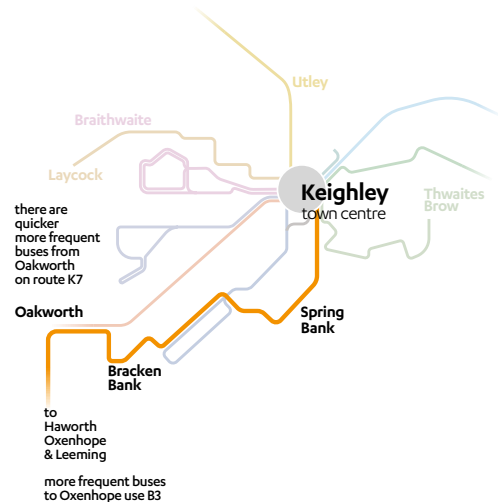

- Leeming** Dog & Gun
- Oxenhope** Lowertown
- Haworth Brow**
- Haworth** KWVR Station stop R
- Oakworth** Windsor Road
- Oakworth** Station Road top
- Harewood Road**
- Ingrow Railway Centre**
- Spring Bank** Woodhouse Road bus station

SATURDAY

Oakworth Windsor Road	0758	<div style="background-color: #006633; color: white; padding: 5px; text-align: center;"> then every hour at </div>	<div style="background-color: #006633; color: white; padding: 5px; text-align: center;"> 58 </div>	<div style="background-color: #006633; color: white; padding: 5px; text-align: center;"> 02 </div>	<div style="background-color: #006633; color: white; padding: 5px; text-align: center;"> 08 </div>	<div style="background-color: #006633; color: white; padding: 5px; text-align: center;"> until </div>	1758
Oakworth Station Road top	0759						1759
Harewood Road	0802						1802
Ingrow Railway Centre	0808						1808
Spring Bank Woodhouse Road	0811						1811
bus station	0820						1820

bus station stop K
Spring Bank Woodhouse Road
Ingrow Church
Harewood Road
Oakworth Station Road Top
Oakworth Windsor Road
Haworth KWVR Station stop RP
 Haworth Brow
Oxenhope Lowertown
Leeming Dog & Gun

on school days this bus goes via Oakbank School turning circle